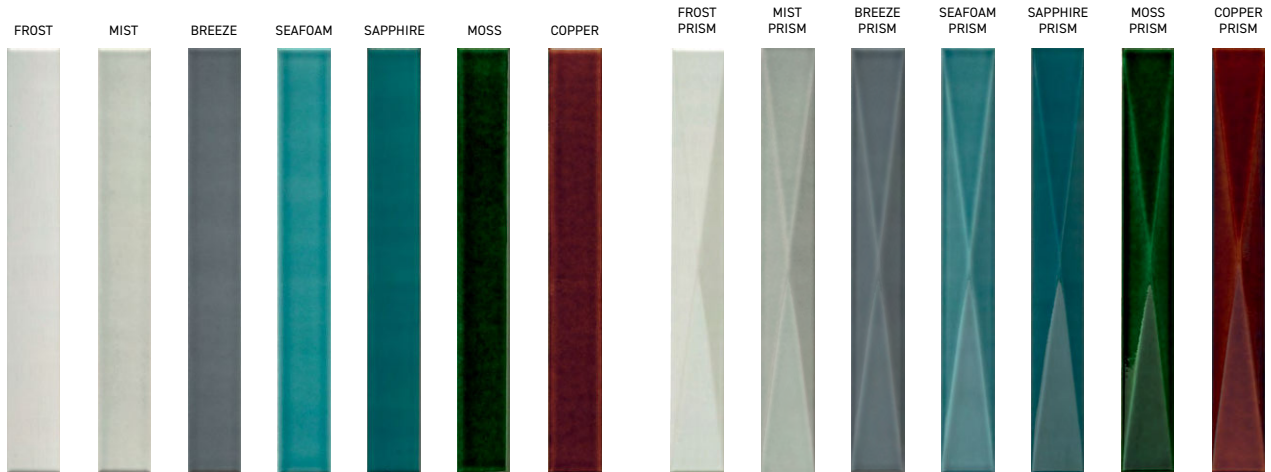

# CERAMIC | WALL

STYLE: Seafoam Prism

FROST MIST BREEZE SEAFOAM SAPPHIRE MOSS COPPER

FROST PRISM MIST PRISM BREEZE PRISM SEAFOAM PRISM SAPPHIRE PRISM MOSS PRISM COPPER PRISM

SERIES: PETUNIA

STYLES: Mist & Mist Prism

SIZE	THICKNESS	SF / BX	PCS / BX	LBS / BX	SF / PL	LBS / PL	BX / PL	INTERIOR			EXTERIOR			EDGE	FINISH	D.C.O.F
								WALL	FLOOR	WET AREA	WALL	FLOOR	POOL			WET
1½"x12½"	5/16"	5.43	40	15.44	651.60	1852.80	120	x						Non-Rectified	Glossy	N/A
1½"x12½" PRISM	5/16"*	5.16	38	17.31	1629.20	2077.20	120	x						Non-Rectified	Glossy	N/A