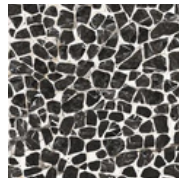

AURA 2.0 SERIES

CONCEPT
SURFACES

CONCEPT SURFACES - AURA 2.0 SERIES

Invisible White

Black Dahlia

Grand Antique

Mosaic

(Available in all colors)

Block

Deco

Snake

Turtle