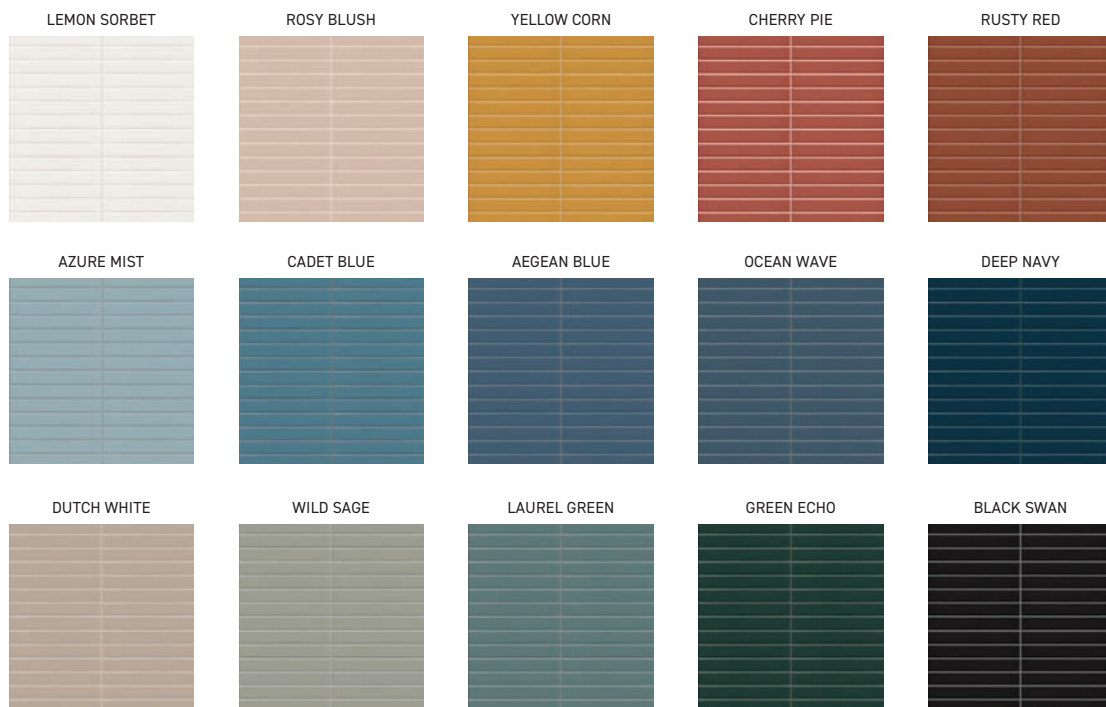

LEMON SORBET

ROSY BLUSH

YELLOW CORN

CHERRY PIE

RUSTY RED

AZURE MIST

CADET BLUE

AEGEAN BLUE

OCEAN WAVE

DEEP NAVY

DUTCH WHITE

WILD SAGE

LAUREL GREEN

GREEN ECHO

BLACK SWAN

STYLE: Yellow Corn