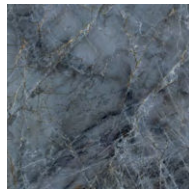

*MYSTIC CASCADE

*BELEZA

CREAMY BASALT

SAND BASALT

*BRILHO AZUL

PIETRA GREY

NERO MARQUINA

QUICK SHIP
Call for Quick Ship opportunities

STYLE: Nero Marquina

PURE WHITE

*CALACATTA ORO

NAMIBIA WHITE

LUXE WHITE

*MYSTIC CASCADE

*BELEZA

CREAMY BASALT

SAND BASALT

*BRILHO AZUL

PIETRA GREY

NERO MARQUINA

FIELD

Size	Thickness	SF / BX	PCS / BX	LBS / BX	SF / PL	LBS / PL	BX / PL	Interior			Exterior			Edge	Finish	D.C.O.F		Trim
								Wall	Floor	Wet Areas	Wall	Floor	Pool			Wet		
60"x126" Countertops	12MM	55.67	1	297.62	1136.74	6547.64	22	x	x	x	x		Non-Rectified	Honed	0.59-0.62			
60"x126" Countertops	12MM	55.67	1	297.62	1136.74	6547.64	22	x	x		x		Non-Rectified	Silky	N/A			
60"x126" Countertops	12MM	55.67	1	297.62	1136.74	6547.64	22	x	x		x		Non-Rectified	Polished	N/A			

Creamy Basalt & Sand Basalt are available in Honed only

Pure White, Calacatta Oro, Luxe White, Nero Marquina & Pietra Grey are available in Honed & Polished only

Beleza, Brilho Azul, Mystic Cascade & Namibia White are available in Silky & Polished only