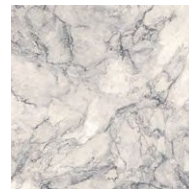

*MYSTIC CASCADE

*BELEZA

CREAMY BASALT

SAND BASALT

*BRILHO AZUL

PIETRA GREY

NERO MARQUINA

QUICK SHIP
Call for Quick Ship opportunities

STYLE: Nero Marquina

PURE WHITE

*CALACATTA ORO

NAMIBIA WHITE

LUXE WHITE

*MYSTIC CASCADE

*BELEZA

CREAMY BASALT

SAND BASALT

*BRILHO AZUL

PIETRA GREY

NERO MARQUINA

FIELD

Size	Thickness	SF / BX	PCS / BX	LBS / BX	SF / PL	LBS / PL	BX / PL	Interior			Exterior			Edge	Finish	D.C.O.F		Trim
								Wall	Floor	Wet Areas	Wall	Floor	Pool			Wet		
60"x126" Countertops	12MM	55.67	1	297.62	1136.74	6547.64	22	x	x	x	x		Non-Rectified	Honed	0.59-0.62			
60"x126" Countertops	12MM	55.67	1	297.62	1136.74	6547.64	22	x	x		x		Non-Rectified	Silky	N/A			
60"x126" Countertops	12MM	55.67	1	297.62	1136.74	6547.64	22	x	x		x		Non-Rectified	Polished	N/A			

Creamy Basalt & Sand Basalt are available in Honed only

Pure White, Calacatta Oro, Luxe White, Nero Marquina & Pietra Grey are available in Honed & Polished only

Beleza, Brilho Azul, Mystic Cascade & Namibia White are available in Silky & Polished only