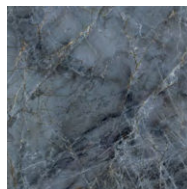

ALLSPICE

PORCELAIN

WALL
FLOOR

STYLE: Calacatta Oro

PURE WHITE

*CALACATTA ORO

NAMIBIA WHITE

LUXE WHITE

*MYSTIC CASCADE

*BELEZA

CREAMY BASALT

SAND BASALT

*BRILHO AZUL

PIETRA GREY

NERO MARQUINA

QUICK SHIP
Call for Quick Ship opportunities

STYLE: Nero Marquina

PURE WHITE

*CALACATTA ORO

NAMIBIA WHITE

LUXE WHITE

*MYSTIC CASCADE

*BELEZA

CREAMY BASALT

Creamy Basalt & Sand Basalt are available in Honed only

Pure White, Calacatta Oro, Luxe White, Nero Marquina & Pietra Grey are available in Honed & Polished only

Beleza, Brilho Azul, Mystic Cascade & Namibia White are available in Silky & Polished only