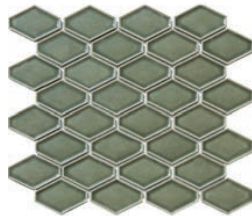

MOSAIC | PORCELAIN

SNOW

GREEN

SLATE BLUE

TIMBER

DUSK

FLINT

STYLE: Dusk

SNOW

GREEN

SLATE BLUE

TIMBER

DUSK

FLINT

MOSAIC																		
SIZE	CHIP SIZE	THICKNESS	FINISH	GROUT TYPE	MOUNT	SF / BX	PCS / BX	LBS / BX	SF / PL	LBS / PL	BOX / PL	INTERIOR			EXTERIOR			
												WALL	FLOOR	WET AREA	WALL	FLOOR	POOL	
Clipped Diamond 12.04"x12.2"	2"x3"	5/16"	Glossy	Unsanded	Mesh	5.1	5	14.5	642.6	1827	126	x						