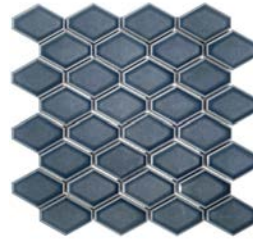

MOSAIC | PORCELAIN

SNOW

GREEN

SLATE BLUE

TIMBER

DUSK

FLINT

STYLE: Dusk

SNOW

GREEN

SLATE BLUE

TIMBER

DUSK

FLINT

MOSAIC																		
SIZE	CHIP SIZE	THICKNESS	FINISH	GROUT TYPE	MOUNT	SF / BX	PCS / BX	LBS / BX	SF / PL	LBS / PL	BOX / PL	INTERIOR			EXTERIOR			
												WALL	FLOOR	WET AREA	WALL	FLOOR	POOL	
Clipped Diamond 12.04"x12.2"	2"x3"	5/16"	Glossy	Unsanded	Mesh	5.1	5	14.5	642.6	1827	126	x						