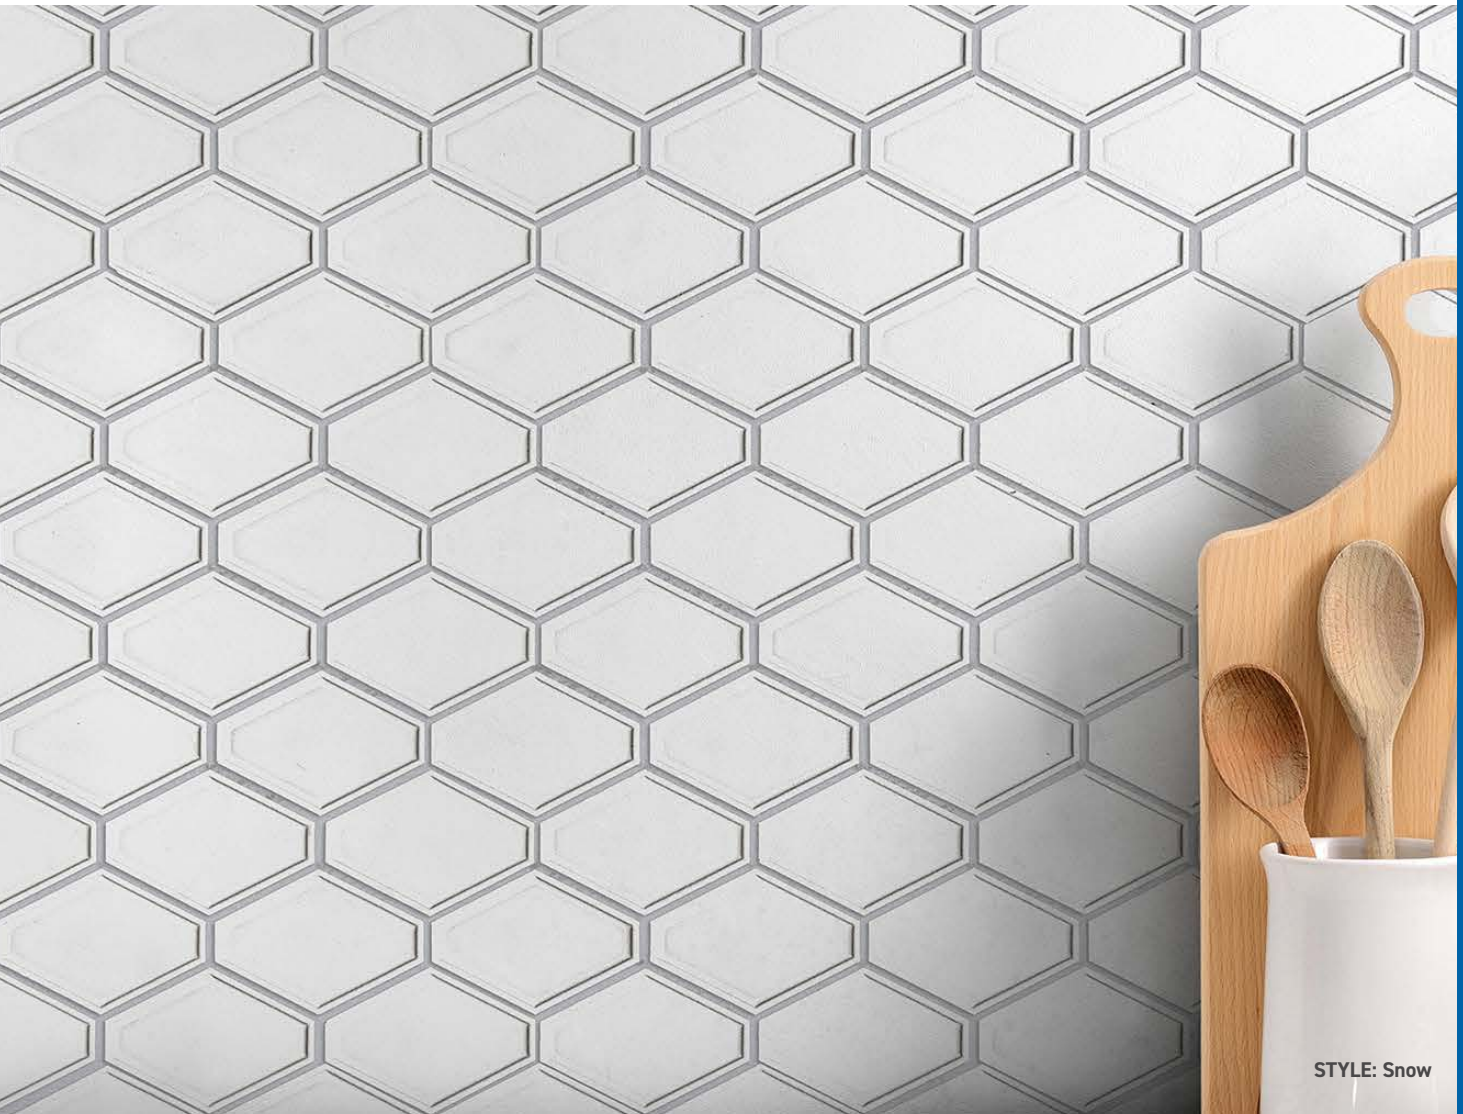

MOSAIC | PORCELAIN

SNOW

GREEN

SLATE BLUE

TIMBER

DUSK

FLINT

STYLE: Dusk

SNOW

GREEN

SLATE BLUE

TIMBER

DUSK

FLINT

MOSAIC																		
SIZE	CHIP SIZE	THICKNESS	FINISH	GROUT TYPE	MOUNT	SF / BX	PCS / BX	LBS / BX	SF / PL	LBS / PL	BOX / PL	INTERIOR			EXTERIOR			
												WALL	FLOOR	WET AREA	WALL	FLOOR	POOL	
Clipped Diamond 12.04"x12.2"	2"x3"	5/16"	Glossy	Unsanded	Mesh	5.1	5	14.5	642.6	1827	126	x						