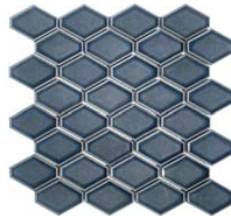

MOSAIC | PORCELAIN

SNOW

GREEN

SLATE BLUE

TIMBER

DUSK

FLINT

STYLE: Dusk

SNOW

GREEN

SLATE BLUE

TIMBER

DUSK

FLINT

MOSAIC																		
SIZE	CHIP SIZE	THICKNESS	FINISH	GROUT TYPE	MOUNT	SF / BX	PCS / BX	LBS / BX	SF / PL	LBS / PL	BOX / PL	INTERIOR			EXTERIOR			
												WALL	FLOOR	WET AREA	WALL	FLOOR	POOL	
Clipped Diamond 12.04"x12.2"	2"x3"	5/16"	Glossy	Unsanded	Mesh	5.1	5	14.5	642.6	1827	126	x						