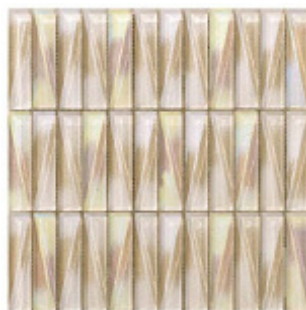

STYLE: Lakeview

STYLES:

FRENCH QUARTER

GARDEN DISTRICT

ARTS DISTRICT

LAKEVIEW

TREME

ALGIERS

MOSAICS

TYPE	SIZE	FINISH	CHIP SIZE	MOUNT	PCS/BOX	GROUT TYPE	INTERIOR			EXTERIOR			MATERIAL
							WALL	FLOOR	WET AREA	WALL	FLOOR	POOL	
Mosaic	12"x12"	Glossy	1"x4"	Mesh	10	Sand	x		x	x		x	Glass

www.conceptsurfaces.com