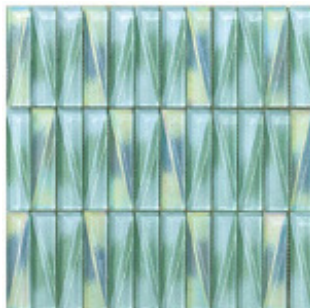

STYLE: Lakeview

STYLES:

FRENCH QUARTER

GARDEN DISTRICT

ARTS DISTRICT

LAKEVIEW

TREME

ALGIERS

MOSAICS

TYPE	SIZE	FINISH	CHIP SIZE	MOUNT	PCS/BOX	GROUT TYPE	INTERIOR			EXTERIOR			MATERIAL
							WALL	FLOOR	WET AREA	WALL	FLOOR	POOL	
Mosaic	12"x12"	Glossy	1"x4"	Mesh	10	Sand	x		x	x		x	Glass

www.conceptsurfaces.com