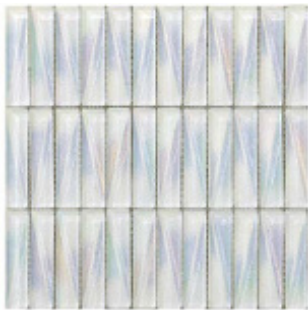

STYLE: Lakeview

STYLES:

FRENCH QUARTER

GARDEN DISTRICT

ARTS DISTRICT

LAKEVIEW

TREME

ALGIERS

MOSAICS

TYPE	SIZE	FINISH	CHIP SIZE	MOUNT	PCS/BOX	GROUT TYPE	INTERIOR			EXTERIOR			MATERIAL
							WALL	FLOOR	WET AREA	WALL	FLOOR	POOL	
Mosaic	12"x12"	Glossy	1"x4"	Mesh	10	Sand	x		x	x		x	Glass

www.conceptsurfaces.com