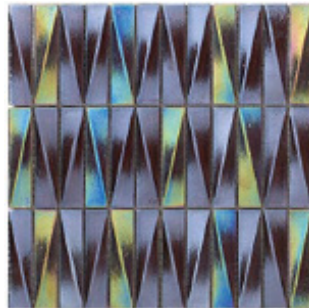

STYLE: Lakeview

STYLES:

FRENCH QUARTER

GARDEN DISTRICT

ARTS DISTRICT

LAKEVIEW

TREME

ALGIERS

MOSAICS

TYPE	SIZE	FINISH	CHIP SIZE	MOUNT	PCS/BOX	GROUT TYPE	INTERIOR			EXTERIOR			MATERIAL
							WALL	FLOOR	WET AREA	WALL	FLOOR	POOL	
Mosaic	12"x12"	Glossy	1"x4"	Mesh	10	Sand	x		x	x		x	Glass

www.conceptsurfaces.com