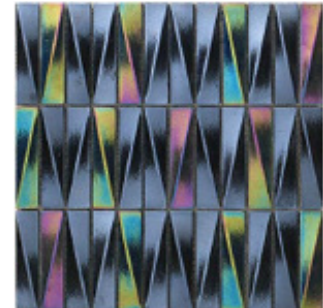

STYLE: Lakeview

STYLES:

FRENCH QUARTER

GARDEN DISTRICT

ARTS DISTRICT

LAKEVIEW

TREME

ALGIERS

MOSAICS

TYPE	SIZE	FINISH	CHIP SIZE	MOUNT	PCS/BOX	GROUT TYPE	INTERIOR			EXTERIOR			MATERIAL
							WALL	FLOOR	WET AREA	WALL	FLOOR	POOL	
Mosaic	12"x12"	Glossy	1"x4"	Mesh	10	Sand	x		x	x		x	Glass

www.conceptsurfaces.com