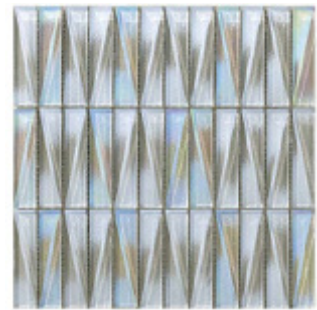

STYLE: Lakeview

STYLES:

FRENCH QUARTER

GARDEN DISTRICT

ARTS DISTRICT

LAKEVIEW

TREME

ALGIERS

MOSAICS

TYPE	SIZE	FINISH	CHIP SIZE	MOUNT	PCS/BOX	GROUT TYPE	INTERIOR			EXTERIOR			MATERIAL
							WALL	FLOOR	WET AREA	WALL	FLOOR	POOL	
Mosaic	12"x12"	Glossy	1"x4"	Mesh	10	Sand	x		x	x		x	Glass

www.conceptsurfaces.com