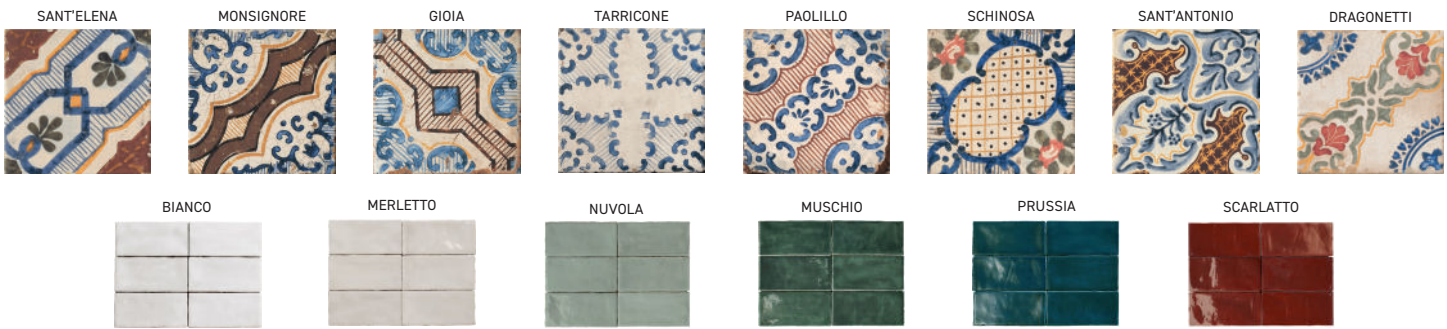

PORCELAIN | WALL / FLOOR / MOSAIC

STYLE: Patch Work Deco Mix & Beige

STYLE: 2.5"x5" Brick Muschio

SERIES: MONET

| SIZE | THICKNESS | SF / BX | PCS / BX | LBS / BX | SF / PL | LBS / PL | BOX / PL | INTERIOR | | EXTERIOR | | | EDGE | FINISH | D.C.O.F WET |
|-------------------------|-----------|---------|----------|----------|---------|----------|----------|----------|----------------|----------|-------|------|-----------|-----------|-------------|
| | | | | | | | | WALL | FLOOR | WALL | FLOOR | POOL | | | |
| 8"x8" Beige | 3/8" | 10.77 | 25 | 47.63 | 581.58 | 2572.02 | 54 | x | x | x | | | Rectified | Matte | 0.52 |
| 8"x24" Beige | 3/8" | 10.34 | 8 | 46.31 | 496.32 | 2222.88 | 48 | x | x | x | | | Rectified | Matte | 0.52 |
| 12"x12" Beige | 3/8" | 10.77 | 11 | 48.29 | 516.96 | 2317.92 | 48 | x | x | x | | | Rectified | Matte | 0.52 |
| 12"x24" Beige | 3/8" | 11.63 | 6 | 51.93 | 465.2 | 2077.2 | 40 | x | x | x | | | Rectified | Matte | 0.52 |
| 12"x24" Beige Cava Deco | 3/8" | 7.75 | 4 | 35.28 | 348.75 | 1587.6 | 45 | x | x ^o | x | | | Rectified | Matte | N/A |
| 24"x24" Beige | 3/8" | 11.63 | 3 | 51.93 | 465.2 | 2077.2 | 40 | x | x | x | | | Rectified | Matte | 0.52 |
| 24"x36" Beige | 3/8" | 11.63 | 2 | 51.93 | 558.24 | 2492.64 | 48 | x | x | x | | | Rectified | Matte | 0.52 |
| 32"x32" Granito | 3/8" | 13.78 | 2 | 65.93 | 551.2 | 2637.2 | 40 | x | x | x | | | Rectified | Matte | 0.44 |
| 36"x36" Beige | 3/8" | 17.44 | 2 | 77.18 | 348.8 | 1543.6 | 20 | x | x | x | | | Rectified | Matte | 0.52 |
| 36"x36" Beige | 3/8" | 17.44 | 2 | 77.18 | 348.8 | 1543.6 | 20 | | x | | x | | Rectified | Anti-Slip | ≥0.52 |
| 48"x111" Beige | 6mm | 55.12 | 1 | 336.26 | 385.84 | 2353.82 | 7 | x | x | x | | | Rectified | Matte | 0.52 |

* Random mix of all 8 decos

† Beige only

◊ Low traffic areas only

All sizes are nominal