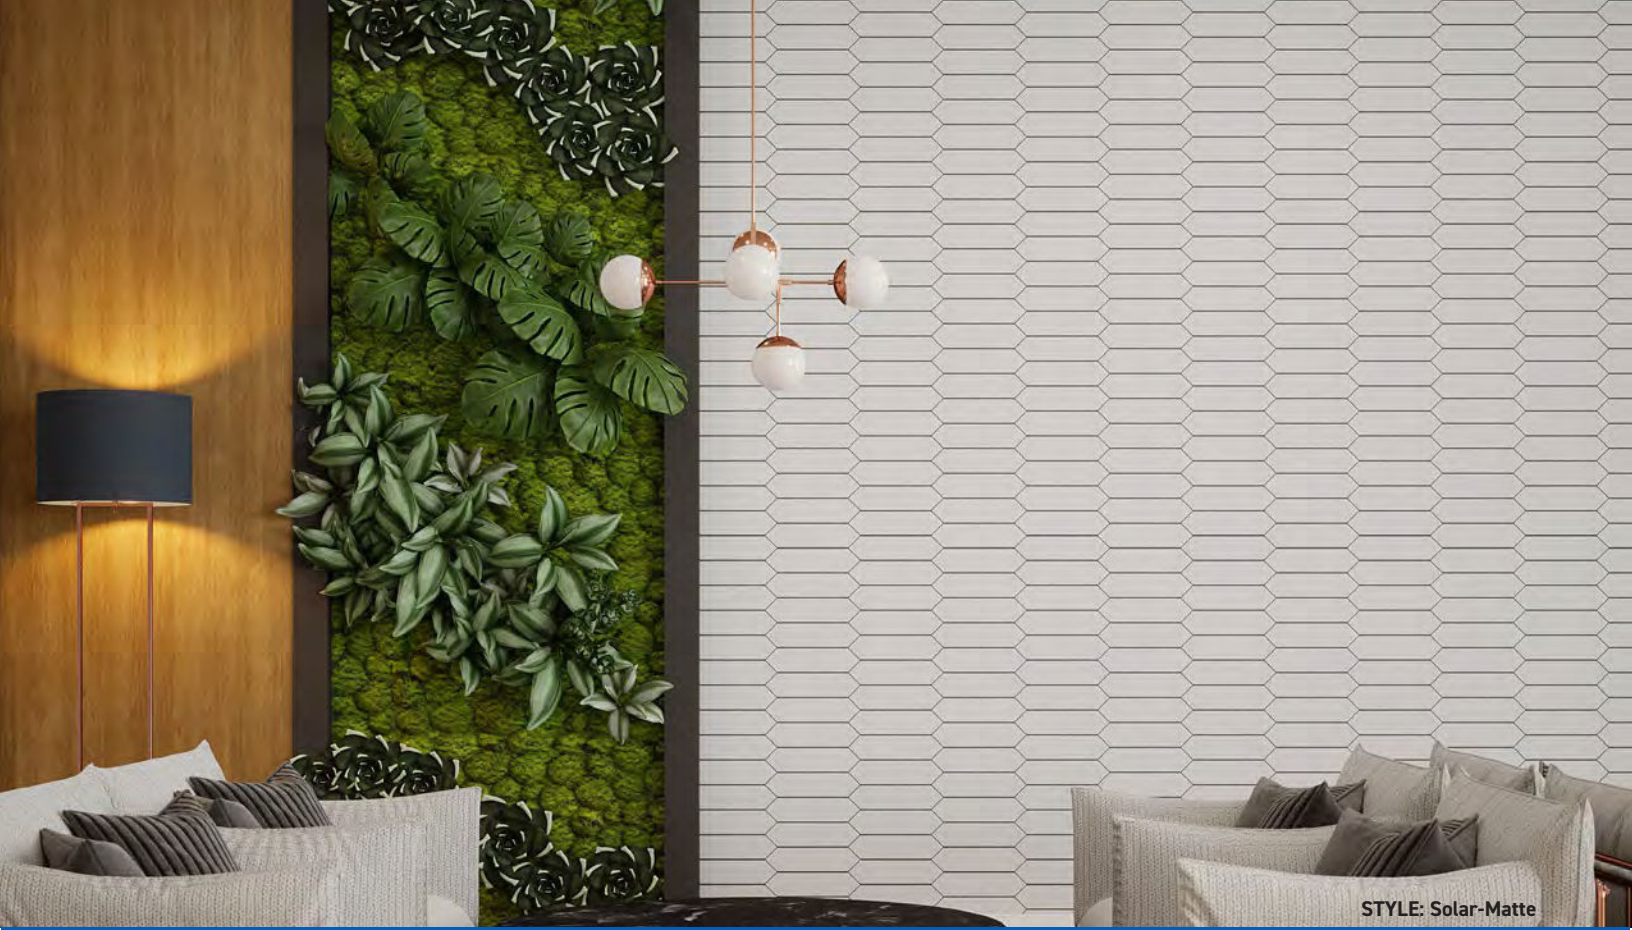

STYLE: Eclipse-Glossy

STYLE: Solar-Matte

NOVA†

SOLAR†

METEOR†

GALAXY†

ECLIPSE†

SIZE	THICKNESS	SF / BX	PCS / BX	LBS / BX	SF / PL	LBS / PL	BOX / PL	INTERIOR		EXTERIOR			EDGE	FINISH	D.C.O.F WET
								WALL	FLOOR	WALL	FLOOR	POOL			
2.5"x10"	19/64"	13.89	80	38.07	1000.08	2741.04	72	x*					Non-Rectified	Matte/Glossy	N/A
Picket 3"x12"	3/8"	9.33	44	38.07	764.4	3045.6	80	x*					Non-Rectified	Matte/Glossy	N/A

\* Shower walls okay, no other wet areas

† Slight color & shade variants are to be expected between the formats & finishes

All sizes are nominal

**SERIES: TREK**

www.conceptsurfaces.com

**YOU MIGHT ALSO LIKE:**