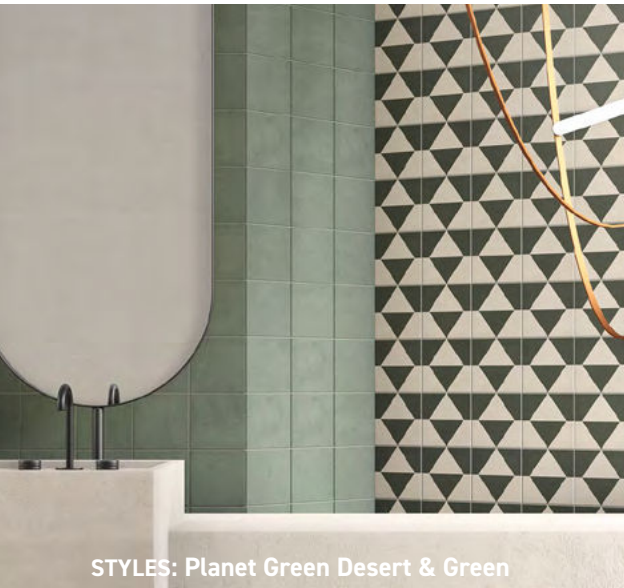

# NEITH

PORCELAIN

WALL  
FLOOR

STYLES: Kite Green Desert & Green

STYLES: Krypton Pottery Desert & Pottery

STYLES: Planet Green Desert & Green

MIST

DESERT

BLUE

GREEN

POTTERY

TAUPE

### Deco

KRYPTON  
BLUE - MIST

KRYPTON  
GREEN - DESERT

KRYPTON  
POTTERY - DESERT

KRYPTON  
TAUPE - DESERT

KITE BLUE - MIST

KITE GREEN - DESERT

KITE POTTERY - DESERT