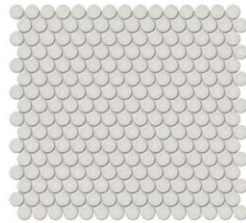

STYLE: Cloud Glossy

$\frac{3}{4}$ " PENNY ROUND MOSAICS

Available in all colors shown below in matte and glossy finish:

STYLE: Cloud Glossy

3/4" PENNY ROUND MOSAICS

Available in all colors shown below in matte and glossy finish:

Mosaic																			
SIZE	CHIP SIZE	THICKNESS	FINISH	GROUT TYPE	MATERIAL	MOUNT	SF / BX	PCS / BX	LBS / BX	SF / PL	LBS / PL	BOX / PL	INTERIOR			EXTERIOR			D.C.O.F
													WALL	FLOOR	WET AREA	WALL	FLOOR	POOL	
12"x12" Penny Round Mosaic	3/4"	1/4"	Matte	Sanded	Porcelain	Mesh	9.69	10	20.15	758.16	1632.15	81	x	x*		x			≥ 0.42
12"x12" Penny Round Mosaic	3/4"	1/4"	Glossy	Unsanded	Porcelain	Mesh	9.69	10	20.15	758.16	1632.15	81	x	x*		x			