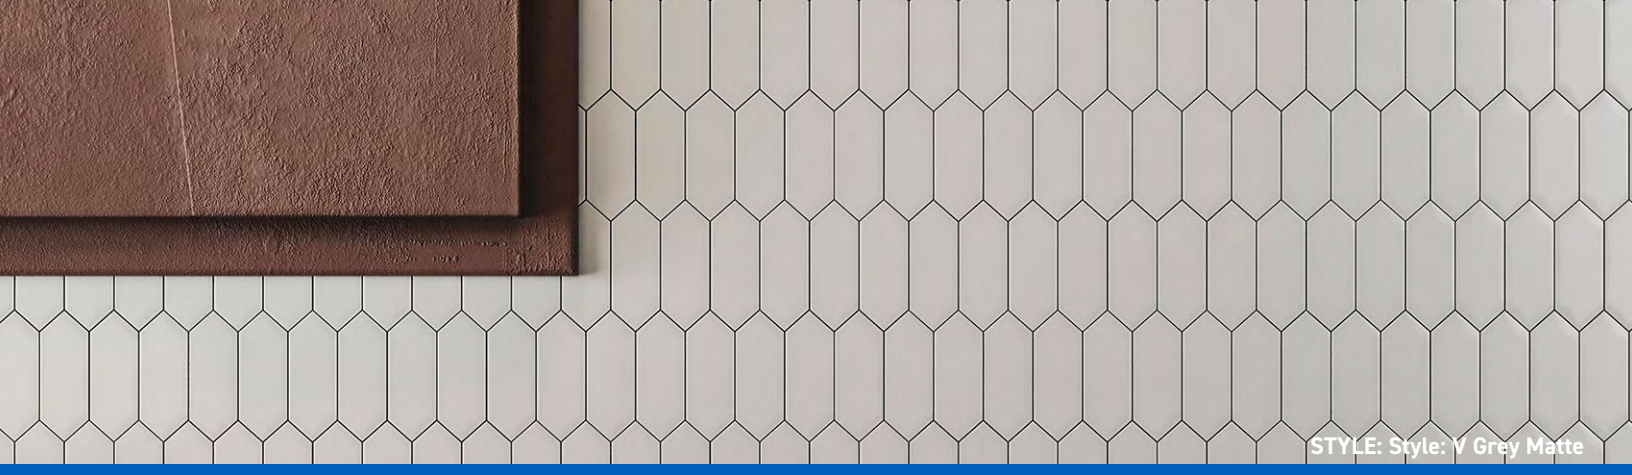

STYLE: V Grey Matte

2"x5" PICKET MOSAICS

Matte & Glossy finish, in the colors below:

White

V Grey

G Grey

H Grey

L Grey

Cement

Black

STYLE: Style: V Grey Matte

2"x5" PICKET MOSAICS

Matte & Glossy finish, in the colors below:

White

V Grey

G Grey