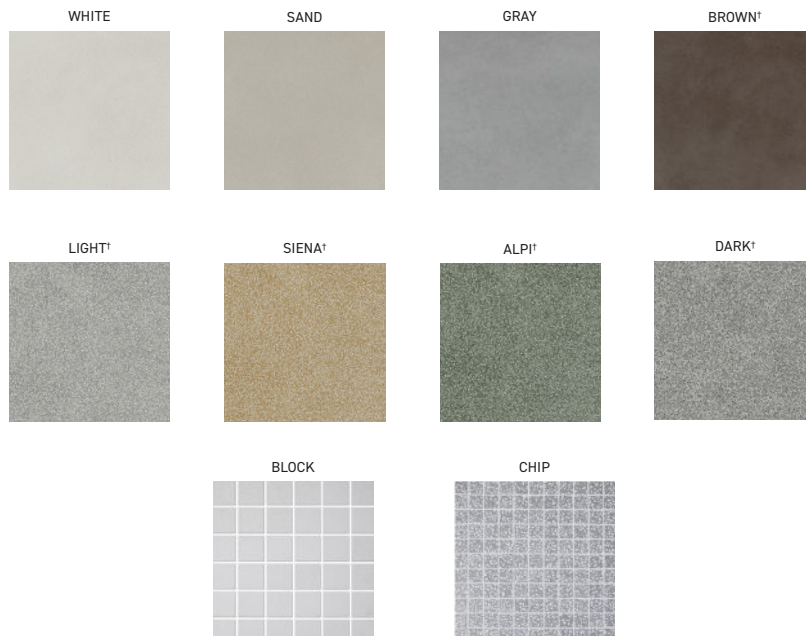

PORCELAIN | WALL / FLOOR / MOSAIC

STYLE: Siena

SERIES: SEURAT

Solid Colors

Terrazzo

SIZE*	THICKNESS	SF / BX	PCS / BX	LBS / BX	SF / PL	LBS / PL	BOX / PL	INTERIOR		EXTERIOR			EDGE	FINISH	D.C.O.F WET
								WALL	FLOOR	WALL	FLOOR	POOL			
12"x24"	3/8"	17.44	9	77.18	558.08	2469.76	32	x	x	x			Rectified	Matte	0.66
24"x24"	3/8"	15.5	4	70.12	496	2243.84	32	x	x	x			Rectified	Matte	0.66
24"x24"	3/8"	15.5	4	70.12	496	2243.84	32		x		x		Rectified	Anti-Slip*	0.85
24"x48"	3/8"	15.5	2	70.12	558	2524.32	36	x	x	x			Rectified	Matte	0.66
24"x48"	3/8"	15.5	2	70.12	558	2524.32	36		x		x		Rectified	Anti-Slip*	0.85
24"x48"	2cm	7.75	1	71.66	279	2579.76	36		x		x		Rectified	Anti-Slip*	0.85
48"x48"	3/8"	15.5	1	70.12	434	1963.36	28	x	x	x			Rectified	Matte	0.66

Block Mosaics Available in Solid Colors & Chip Mosaics Available in Terrazzo

MOSAIC													
TYPE	SIZE	FINISH	CHIP SIZE	MOUNT	PCS/BOX	GROUT TYPE	INTERIOR			EXTERIOR			MATERIAL
							WALL	FLOOR	WET AREA	WALL	FLOOR	POOL	
Block	12"x12"	Matte	2"x2"	Mesh	5	Sanded	x	x	x	x			Porcelain
Chip	12"x12"	Matte	1"x1"	Mesh	5	Sanded	x	x	x	x			Porcelain

* Anti-Slip finish only available in White, Sand, Gray & Coal

† Not available in Anti-Slip finish

BULLNOSE	FINISH	PC / BX	COVE BASE	FINISH	PCS / BX
2"x24"	Matte	12	-	-	-

All sizes are nominal