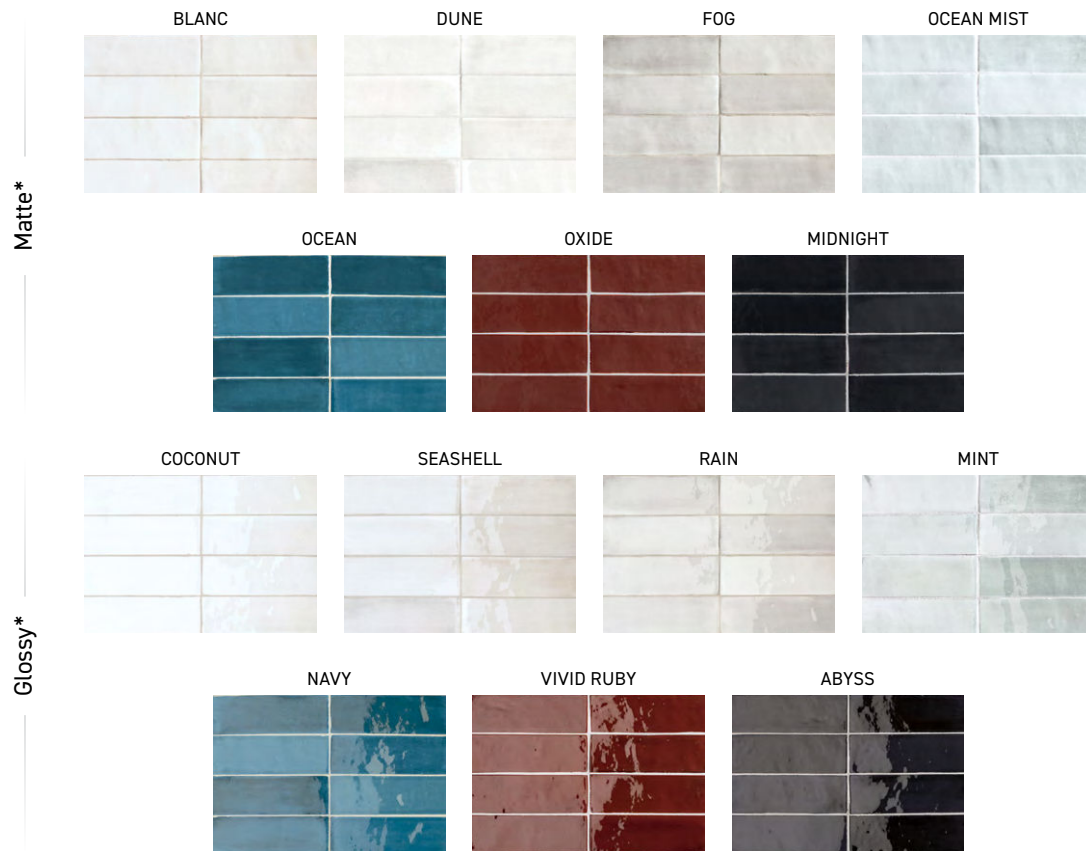

SAFFRON

CERAMIC

WALL

STYLE: Navy Glossy

Matte*

BLANC

DUNE

FOG

OCEAN MIST

OCEAN

OXIDE

MIDNIGHT

COCONUT

SEASHELL

RAIN

MINT

Glossy*

NAVY

VIVID RUBY

ABYSS

* Matte and Glossy are complimentary, not exact, matches for one another.

STYLE: Blanc Matte

* Matte and Glossy are complimentary, not exact, matches for one another.

FIELD